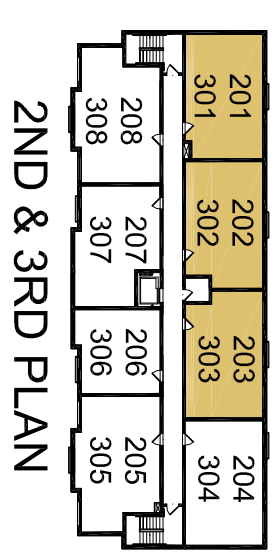

HUNT CLUB FLATS

The WINDFLOWER

682 SQUARE FEET

- UNITS 301, 302 & 303
- 201, 202 & 203
- 101, 102 & 103
- SIM L01, L02 & L03

All dimensions are approximate. All illustrations are artist's concepts only. Plans, material, and specifications are subject to change without notice. E.&O.E.