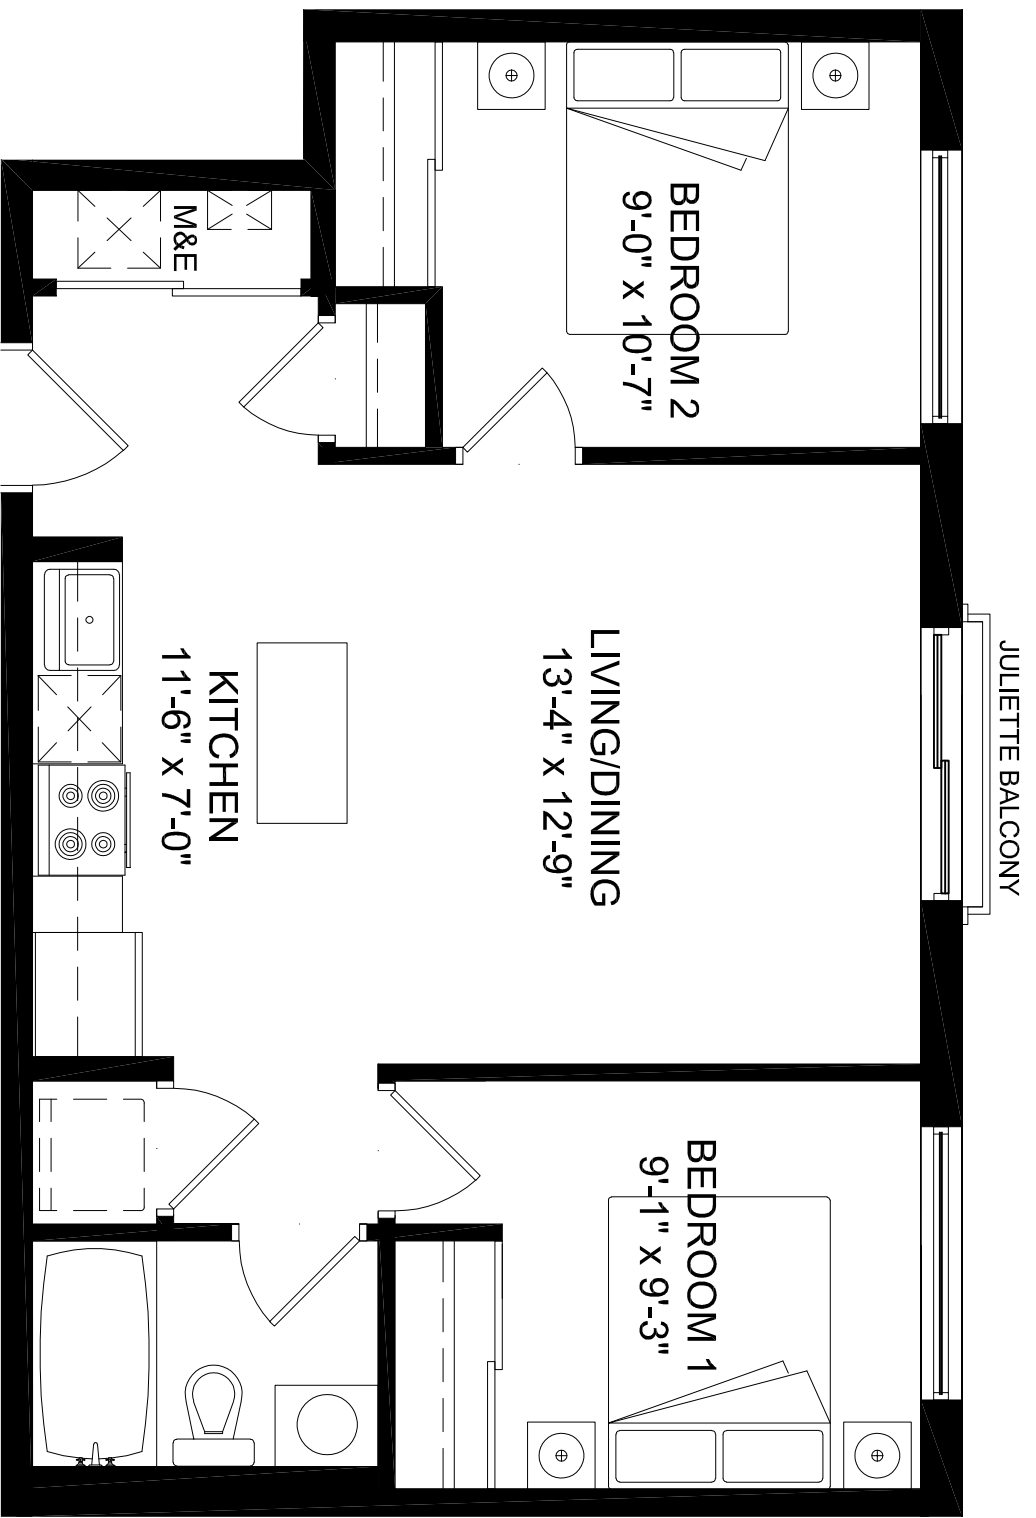

HUNT CLUB FLATS

The WINDFLOWER

682 SQUARE FEET

- UNITS 301, 302 & 303
- 201, 202 & 203
- 101, 102 & 103
- SIM L01, L02 & L03

All dimensions are approximate. All illustrations are artist's concepts only. Plans, material, and specifications are subject to change without notice. E.&O.E.