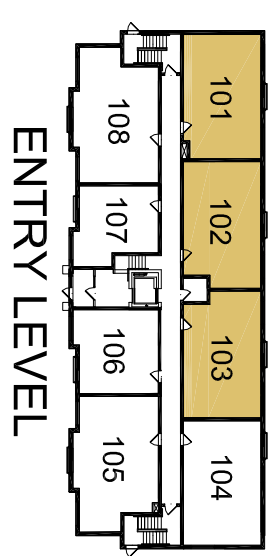

HUNT CLUB FLATS

The WINDFLOWER

682 SQUARE FEET

- UNITS 301, 302 & 303
- 201, 202 & 203
- 101, 102 & 103
- SIM L01, L02 & L03

All dimensions are approximate. All illustrations are artist's concepts only. Plans, material, and specifications are subject to change without notice. E.&O.E.