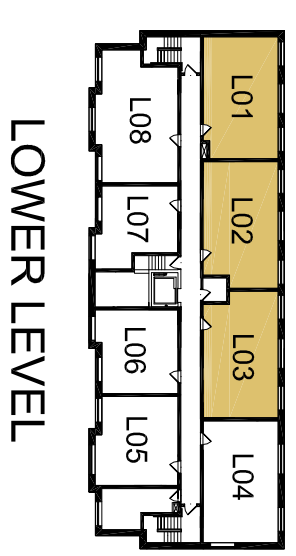

HUNT CLUB FLATS

The WINDFLOWER

682 SQUARE FEET

- UNITS 301, 302 & 303
- 201, 202 & 203
- 101, 102 & 103
- SIM L01, L02 & L03

All dimensions are approximate. All illustrations are artist's concepts only. Plans, material, and specifications are subject to change without notice. E.&O.E.