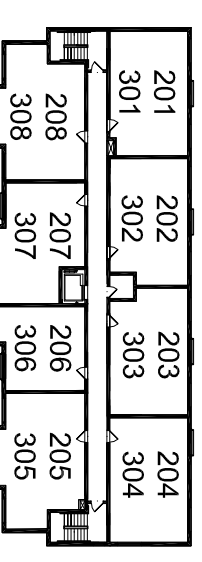

HUNT CLUB FLATS

The TIGER LILY 752 SQUARE FEET

UNIT L08

2ND & 3RD PLAN

ENTRY LEVEL

LOWER LEVEL