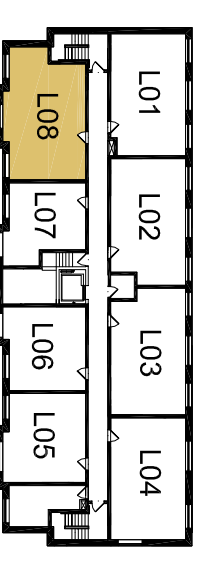

HUNT CLUB FLATS

The TIGER LILY 752 SQUARE FEET

UNIT L08

2ND & 3RD PLAN

ENTRY LEVEL

LOWER LEVEL