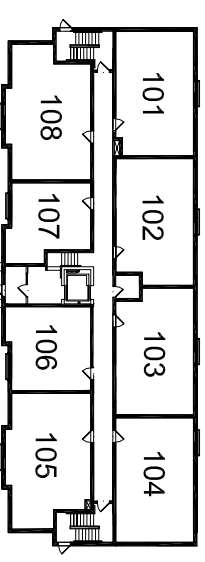

HUNT CLUB FLATS

The TIGER LILY 752 SQUARE FEET

UNIT L08

2ND & 3RD PLAN

ENTRY LEVEL

LOWER LEVEL