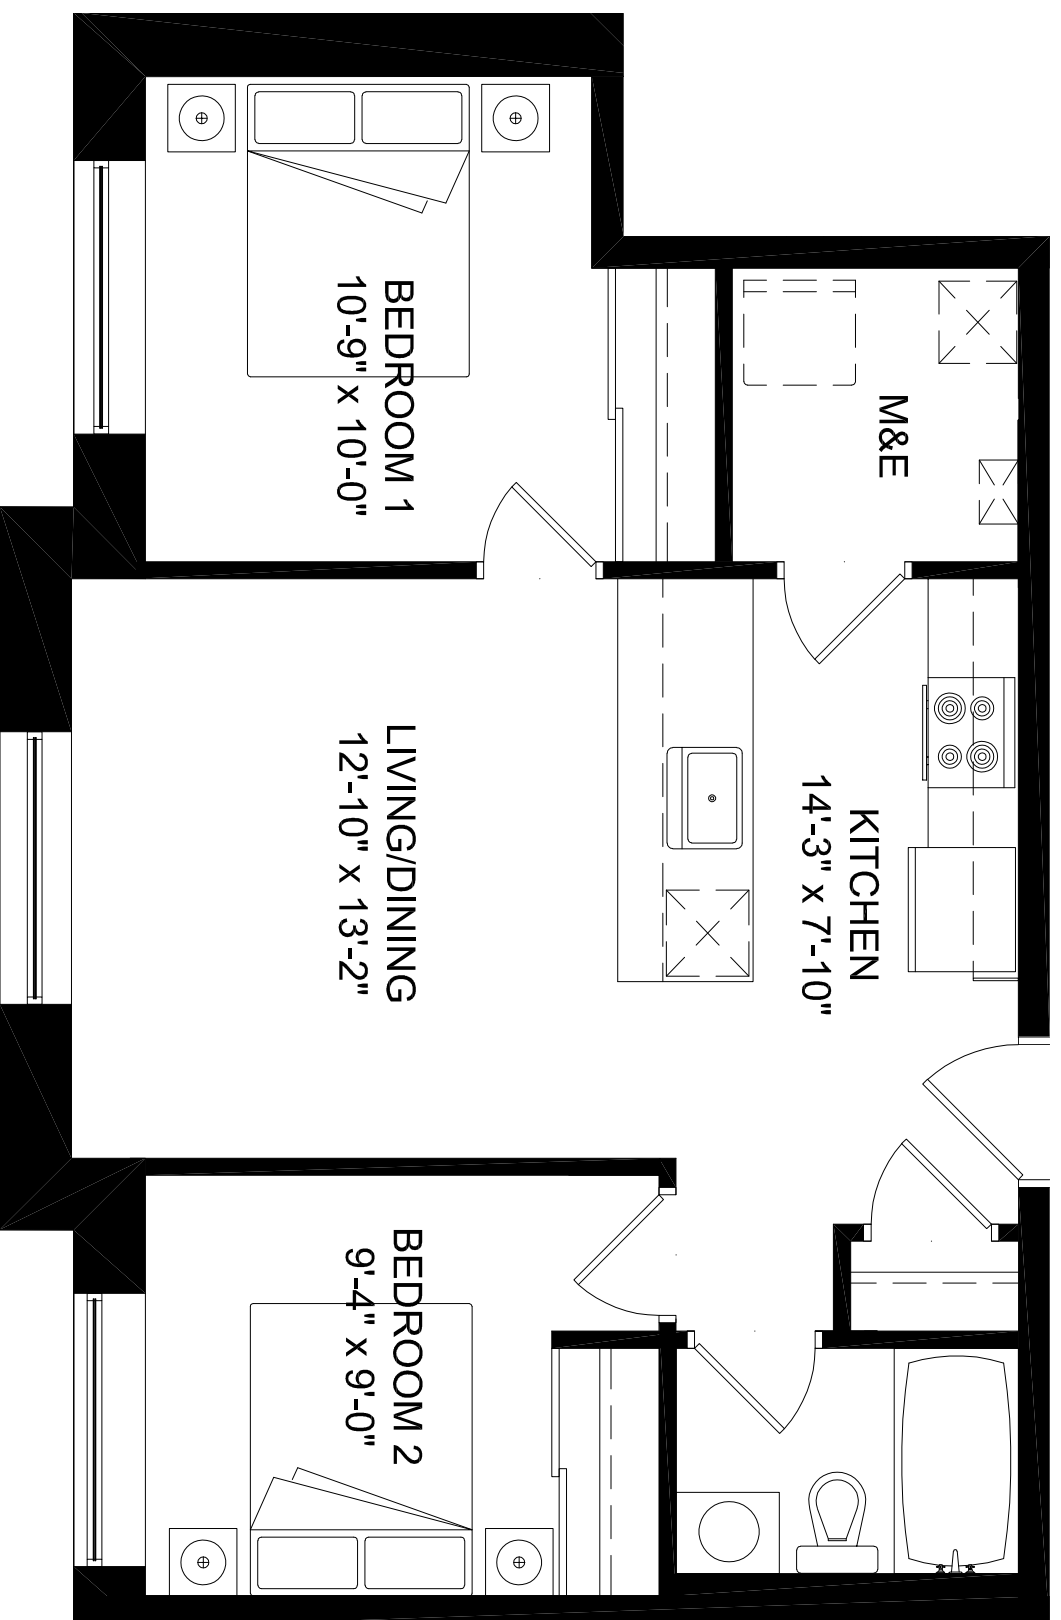

HUNT CLUB FLATS

The TIGER LILY 752 SQUARE FEET

UNIT L08

2ND & 3RD PLAN

ENTRY LEVEL

LOWER LEVEL