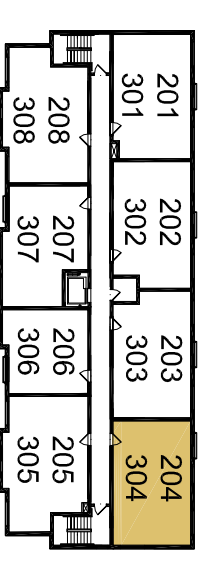

# The ROSEWOOD

702 SQUARE FEET

UNITS 104, 204 & 304

2ND & 3RD PLAN

ENTRY LEVEL

LOWER LEVEL