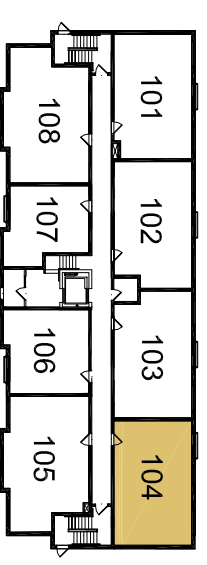

# The ROSEWOOD

702 SQUARE FEET

UNITS 104, 204 & 304

2ND & 3RD PLAN

ENTRY LEVEL

LOWER LEVEL