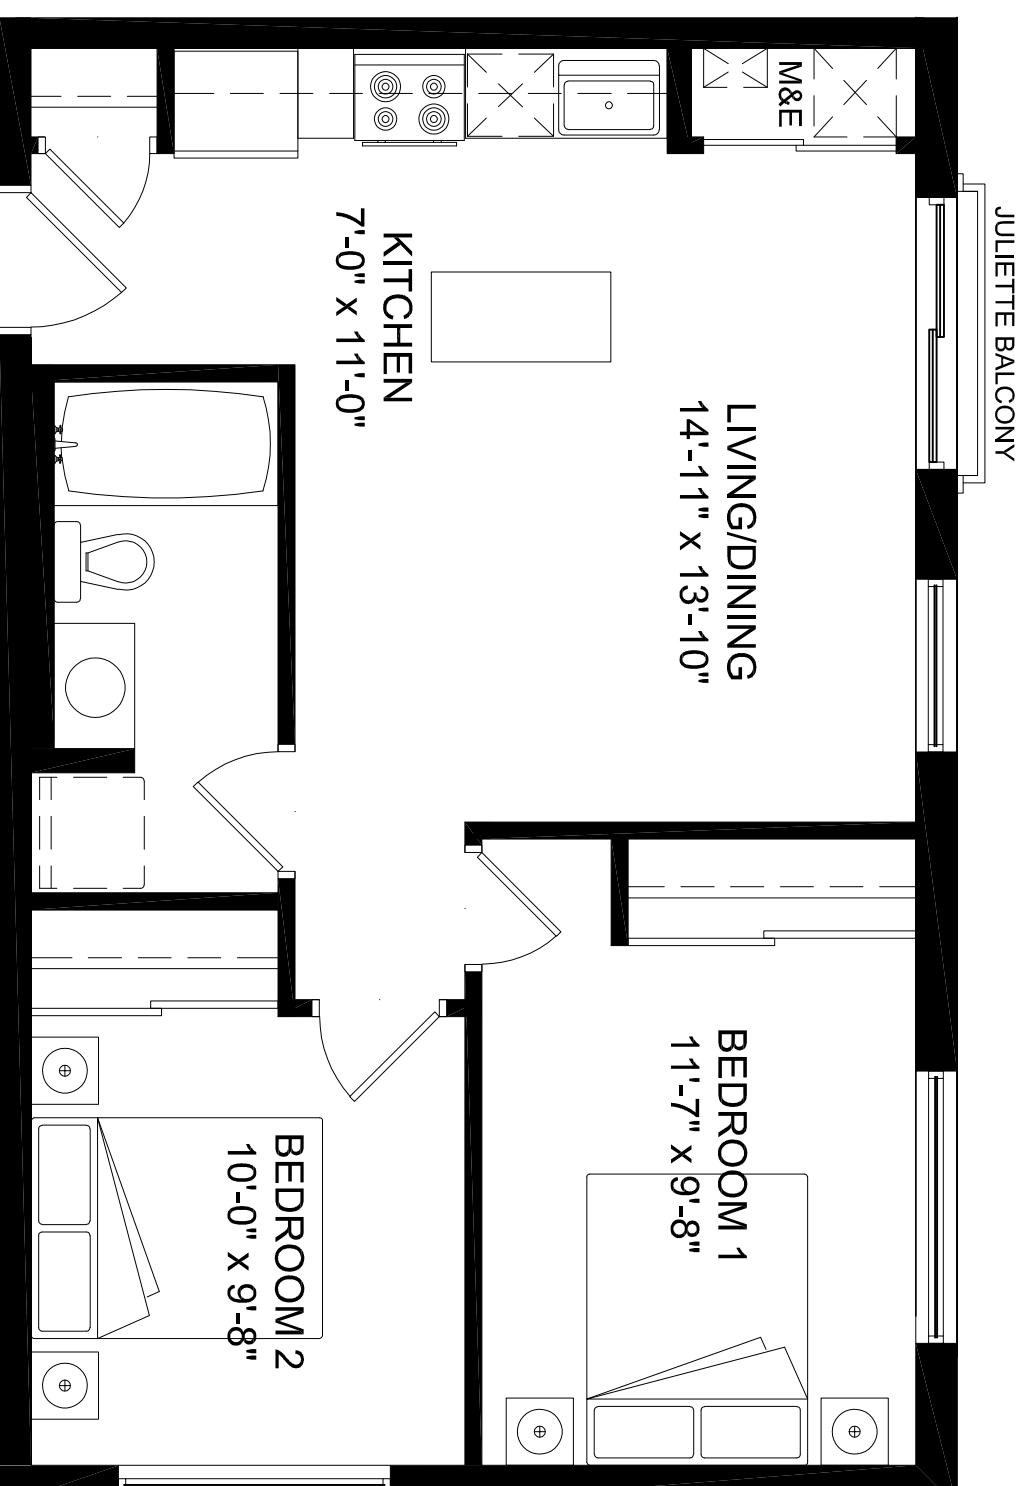

# The ROSEWOOD

702 SQUARE FEET

UNITS 104, 204 & 304

2ND & 3RD PLAN

ENTRY LEVEL

LOWER LEVEL