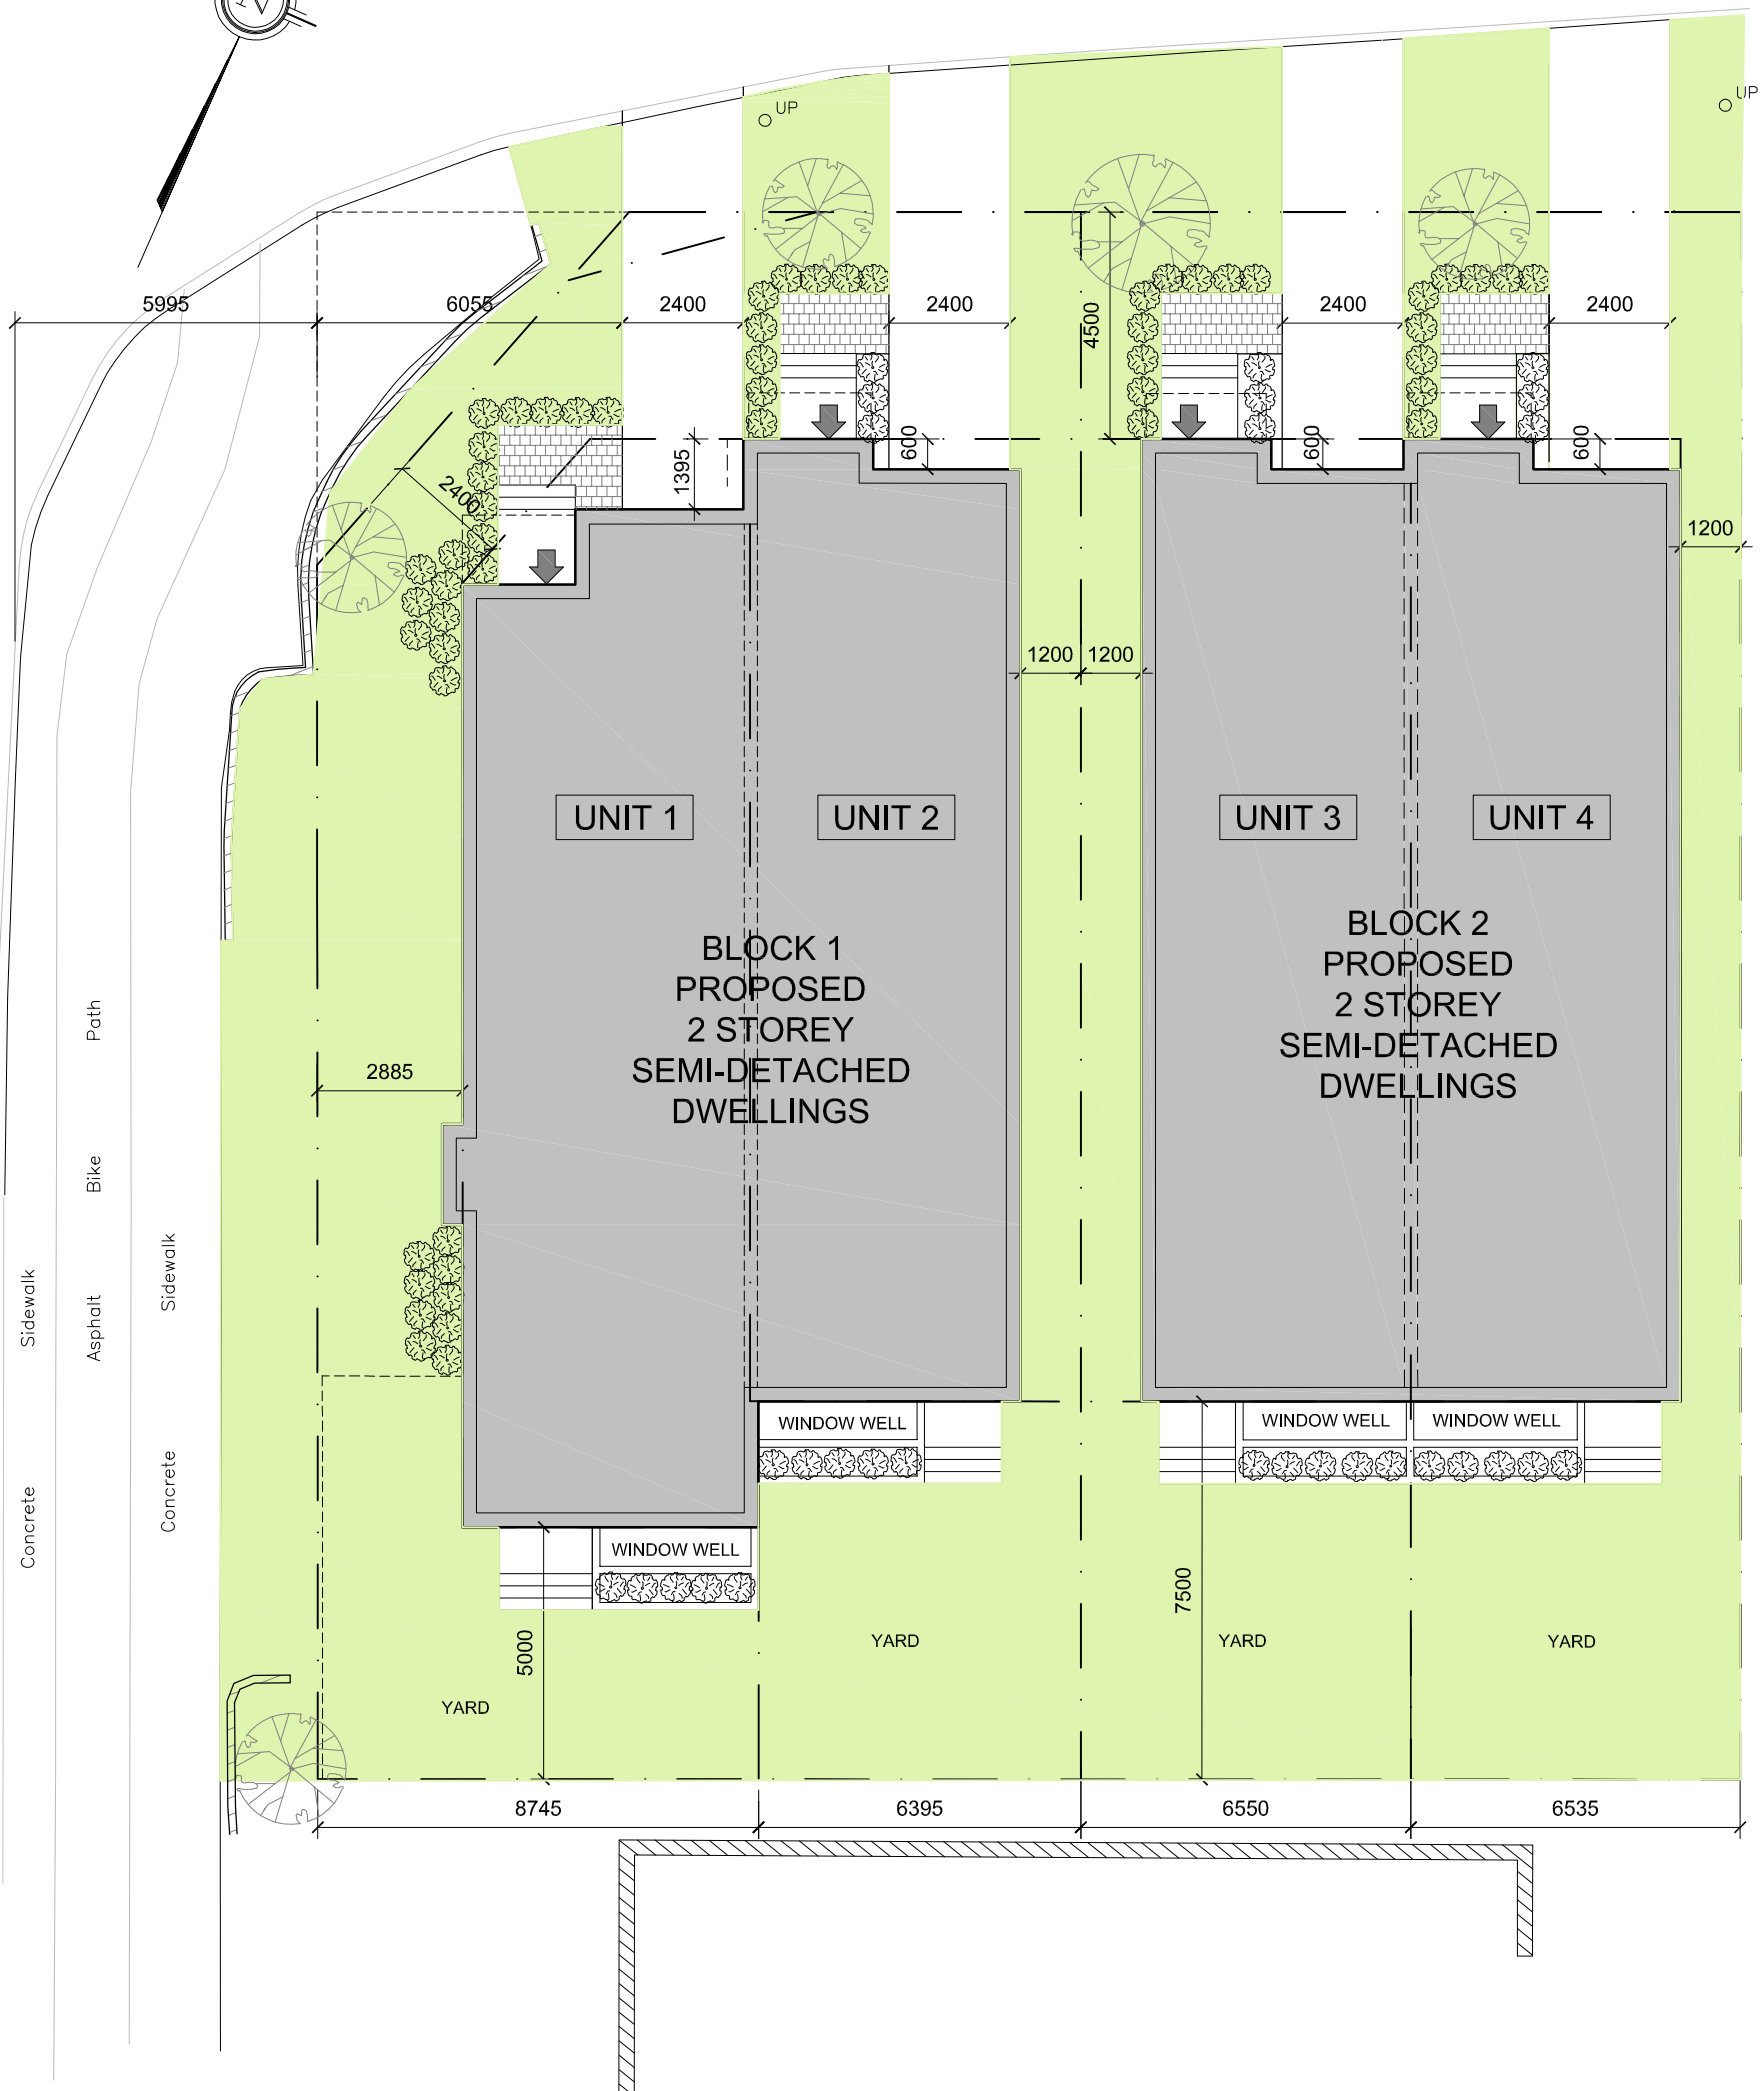

DOVERCOURT AVENUE

CHURCHILL AVENUE NORTH

LOT 38

LOT 1

SITE PLAN  
SCALE 1:150

328 DOVERCOURT

OTTAWA

ONTARIO

PLOT DATE: Monday, June 19, 2017