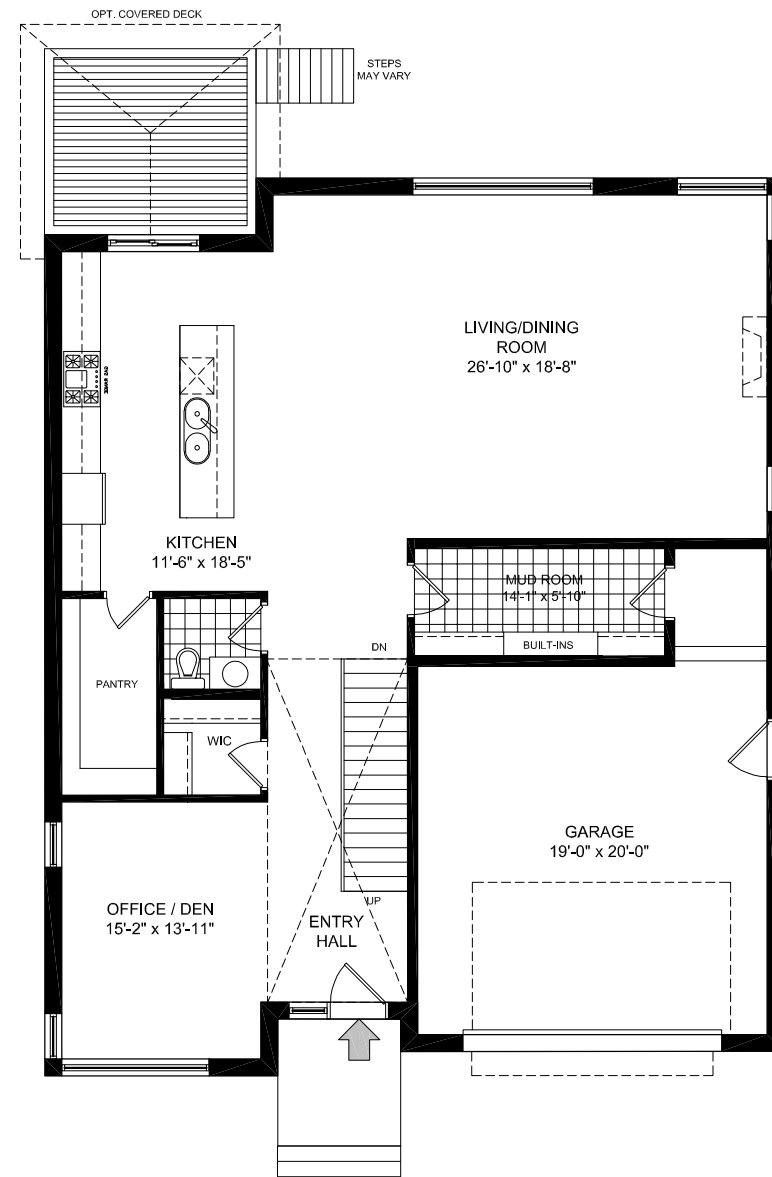

BASEMENT PLAN

GROUND FLOOR PLAN

SECOND FLOOR PLAN

The KILMORIE COLLECTION
HOUSE MODEL 1

4304 SQ.FT.
INCLUDES 1160 SQ.FT. FINISHED BASEMENT