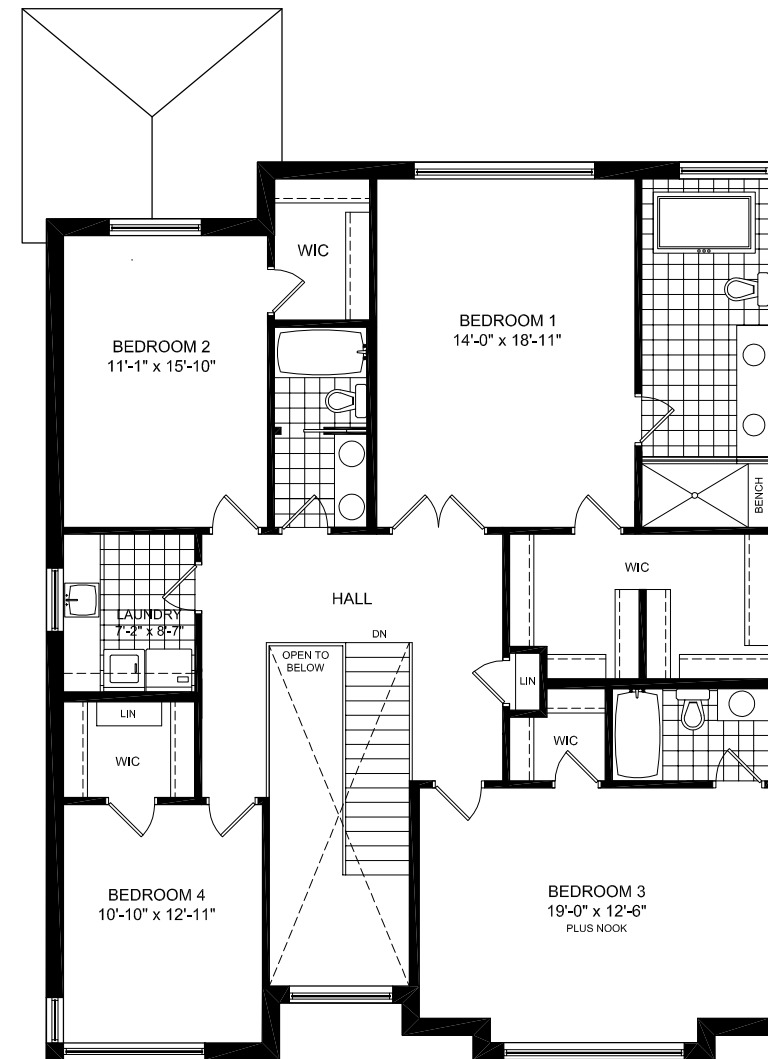

BASEMENT PLAN

GROUND FLOOR PLAN

SECOND FLOOR PLAN

The KILMORIE COLLECTION
HOUSE MODEL 1

4304 SQ.FT.
INCLUDES 1160 SQ.FT. FINISHED BASEMENT